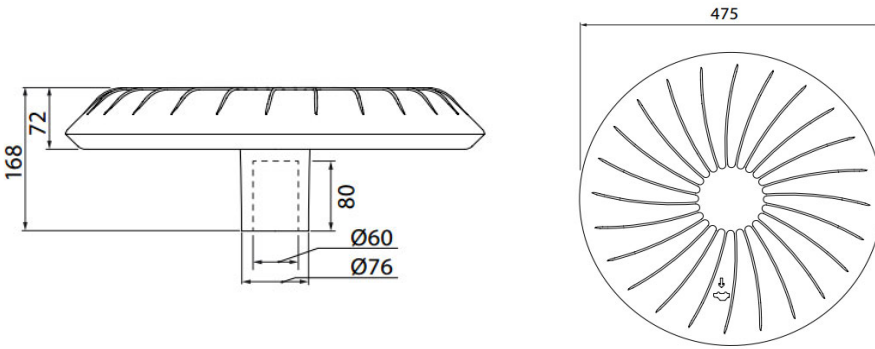

Product Compliance: EN 60598; CE.

APPLICATION GUIDE

Circo - Symmetric - C4 Optic

73w LED 4K

Height 6m

Contours in Lux

M. Factor = 0.90

APPLICATION GUIDE

Circo - Asymmetric Street Optic - A6

73w LED 4K

Height 6m

Contours in Lux

M. Factor = 0.90

APPLICATION GUIDE

Circo - Street Optic Wide - A8

38w LED 4K

Height 6m

Contours in Lux

M. Factor = 0.90

APPLICATION GUIDE

Circo - Forward Throw Optic - A9

73w LED 4K

Height 6m

Contours in Lux

M. Factor = 0.90

DIMENSIONS

All Dimensions in mm

EPA: 0.03m². Weight: 6kg

ORDERING CODE

Wattage	Type	Code	Description	Optic	Option	Lumens
19w	16LED	5CIR09LGA	Post-top luminaire, 4K, Symmetric, 350mA	C5	A8	2090 lm
27w	16LED	5CIR10LGA	Post-top luminaire, 4K, Symmetric, 500mA	C5	A8	2835 lm
38w	16LED	5CIR11LGA	Post-top luminaire, 4K, Symmetric, 700mA	C5	A8	3730 lm
28w	24LED	5CIR12LGC	Post-top luminaire, 4K, Symmetric, 350mA	C5	A8	3135 lm
40w	24LED	5CIR12LGB	Post-top luminaire, 4K, Symmetric, 500mA	C5	A8	4255 lm
55w	24LED	5CIR12LGA	Post-top luminaire, 4K, Symmetric, 700mA	C5	A8	5595 lm
36w	32LED	5CIR13LGC	Post-top luminaire, 4K, Symmetric, 350mA	C4	A6,A8,A9	4180 lm
52w	32LED	5CIR13LGB	Post-top luminaire, 4K, Symmetric, 500mA	C4	A6,A8,A9	5670 lm
73w	32LED	5CIR13LGA	Post-top luminaire, 4K, Symmetric, 700mA	C4	A6,A8,A9	7460 lm