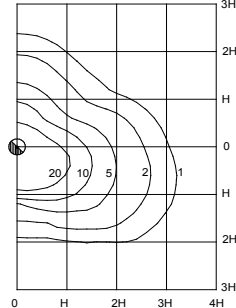

Product Compliance: EN 60598; CE.

APPLICATION GUIDE

Circo - Symmetric - C4 Optic

73w LED 4K

Height 6m

Contours in Lux

M. Factor = 0.90

APPLICATION GUIDE

Circo - Asymmetric Street Optic - A6

73w LED 4K

Height 6m

Contours in Lux

M. Factor = 0.90

APPLICATION GUIDE

Circo - Street Optic Wide - A8

38w LED 4K

Height 6m

Contours in Lux

M. Factor = 0.90

APPLICATION GUIDE

Circo - Forward Throw Optic - A9

73w LED 4K

Height 6m

Contours in Lux

M. Factor = 0.90

DIMENSIONS

All Dimensions in mm

EPA: 0.03m². Weight: 6kg

ORDERING CODE

Wattage	Type	Code	Description	Optic	Option	Lumens
19w	16LED	5CIR09LGA	Post-top luminaire, 4K, Symmetric, 350mA	C5	A8	2090 lm
27w	16LED	5CIR10LGA	Post-top luminaire, 4K, Symmetric, 500mA	C5	A8	2835 lm
38w	16LED	5CIR11LGA	Post-top luminaire, 4K, Symmetric, 700mA	C5	A8	3730 lm
28w	24LED	5CIR12LGC	Post-top luminaire, 4K, Symmetric, 350mA	C5	A8	3135 lm
40w	24LED	5CIR12LGB	Post-top luminaire, 4K, Symmetric, 500mA	C5	A8	4255 lm
55w	24LED	5CIR12LGA	Post-top luminaire, 4K, Symmetric, 700mA	C5	A8	5595 lm
36w	32LED	5CIR13LGC	Post-top luminaire, 4K, Symmetric, 350mA	C4	A6,A8,A9	4180 lm
52w	32LED	5CIR13LGB	Post-top luminaire, 4K, Symmetric, 500mA	C4	A6,A8,A9	5670 lm
73w	32LED	5CIR13LGA	Post-top luminaire, 4K, Symmetric, 700mA	C4	A6,A8,A9	7460 lm