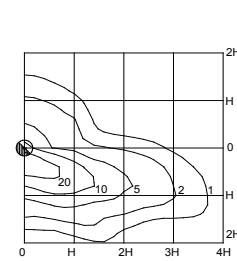

Product Compliance: EN 60598; CE.

APPLICATION GUIDE

Circo - Symmetric - C4 Optic

73w LED 4K

Height 6m

Contours in Lux

M. Factor = 0.90

APPLICATION GUIDE

Circo - Asymmetric Street Optic - A6

73w LED 4K

Height 6m

Contours in Lux

M. Factor = 0.90

APPLICATION GUIDE

Circo - Street Optic Wide - A8

38w LED 4K

Height 6m

Contours in Lux

M. Factor = 0.90

APPLICATION GUIDE

Circo - Forward Throw Optic - A9

73w LED 4K

Height 6m

Contours in Lux

M. Factor = 0.90

DIMENSIONS

All Dimensions in mm

EPA: 0.03m². Weight: 6kg

ORDERING CODE

Wattage	Type	Code	Description	Optic	Option	Lumens
19w	16LED	5CIR09LGA	Post-top luminaire, 4K, Symmetric, 350mA	C5	A8	2090 lm
27w	16LED	5CIR10LGA	Post-top luminaire, 4K, Symmetric, 500mA	C5	A8	2835 lm
38w	16LED	5CIR11LGA	Post-top luminaire, 4K, Symmetric, 700mA	C5	A8	3730 lm
28w	24LED	5CIR12LGC	Post-top luminaire, 4K, Symmetric, 350mA	C5	A8	3135 lm
40w	24LED	5CIR12LGB	Post-top luminaire, 4K, Symmetric, 500mA	C5	A8	4255 lm
55w	24LED	5CIR12LGA	Post-top luminaire, 4K, Symmetric, 700mA	C5	A8	5595 lm
36w	32LED	5CIR13LGC	Post-top luminaire, 4K, Symmetric, 350mA	C4	A6,A8,A9	4180 lm
52w	32LED	5CIR13LGB	Post-top luminaire, 4K, Symmetric, 500mA	C4	A6,A8,A9	5670 lm
73w	32LED	5CIR13LGA	Post-top luminaire, 4K, Symmetric, 700mA	C4	A6,A8,A9	7460 lm