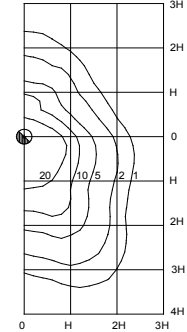

Product Compliance: EN 60598; CE.

APPLICATION GUIDE

Circo - Symmetric - C4 Optic

73w LED 4K

Height 6m

Contours in Lux

M. Factor = 0.90

APPLICATION GUIDE

Circo - Asymmetric Street Optic - A6

73w LED 4K

Height 6m

Contours in Lux

M. Factor = 0.90

APPLICATION GUIDE

Circo - Street Optic Wide - A8

38w LED 4K

Height 6m

Contours in Lux

M. Factor = 0.90

APPLICATION GUIDE

Circo - Forward Throw Optic - A9

73w LED 4K

Height 6m

Contours in Lux

M. Factor = 0.90

DIMENSIONS

All Dimensions in mm

EPA: 0.03m². Weight: 6kg

ORDERING CODE

Wattage	Type	Code	Description	Optic	Option	Lumens
19w	16LED	5CIR09LGA	Post-top luminaire, 4K, Symmetric, 350mA	C5	A8	2090 lm
27w	16LED	5CIR10LGA	Post-top luminaire, 4K, Symmetric, 500mA	C5	A8	2835 lm
38w	16LED	5CIR11LGA	Post-top luminaire, 4K, Symmetric, 700mA	C5	A8	3730 lm
28w	24LED	5CIR12LGC	Post-top luminaire, 4K, Symmetric, 350mA	C5	A8	3135 lm
40w	24LED	5CIR12LGB	Post-top luminaire, 4K, Symmetric, 500mA	C5	A8	4255 lm
55w	24LED	5CIR12LGA	Post-top luminaire, 4K, Symmetric, 700mA	C5	A8	5595 lm
36w	32LED	5CIR13LGC	Post-top luminaire, 4K, Symmetric, 350mA	C4	A6,A8,A9	4180 lm
52w	32LED	5CIR13LGB	Post-top luminaire, 4K, Symmetric, 500mA	C4	A6,A8,A9	5670 lm
73w	32LED	5CIR13LGA	Post-top luminaire, 4K, Symmetric, 700mA	C4	A6,A8,A9	7460 lm