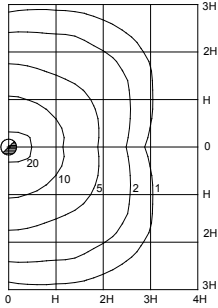

Product Compliance: EN 60598; CE.

APPLICATION GUIDE

Circo - Symmetric - C4 Optic

73w LED 4K

Height 6m

Contours in Lux

M. Factor = 0.90

APPLICATION GUIDE

Circo - Asymmetric Street Optic - A6

73w LED 4K

Height 6m

Contours in Lux

M. Factor = 0.90

APPLICATION GUIDE

Circo - Street Optic Wide - A8

38w LED 4K

Height 6m

Contours in Lux

M. Factor = 0.90

APPLICATION GUIDE

Circo - Forward Throw Optic - A9

73w LED 4K

Height 6m

Contours in Lux

M. Factor = 0.90

DIMENSIONS

All Dimensions in mm

EPA: 0.03m². Weight: 6kg

ORDERING CODE

Wattage	Type	Code	Description	Optic	Option	Lumens
19w	16LED	5CIR09LGA	Post-top luminaire, 4K, Symmetric, 350mA	C5	A8	2090 lm
27w	16LED	5CIR10LGA	Post-top luminaire, 4K, Symmetric, 500mA	C5	A8	2835 lm
38w	16LED	5CIR11LGA	Post-top luminaire, 4K, Symmetric, 700mA	C5	A8	3730 lm
28w	24LED	5CIR12LGC	Post-top luminaire, 4K, Symmetric, 350mA	C5	A8	3135 lm
40w	24LED	5CIR12LGB	Post-top luminaire, 4K, Symmetric, 500mA	C5	A8	4255 lm
55w	24LED	5CIR12LGA	Post-top luminaire, 4K, Symmetric, 700mA	C5	A8	5595 lm
36w	32LED	5CIR13LGC	Post-top luminaire, 4K, Symmetric, 350mA	C4	A6,A8,A9	4180 lm
52w	32LED	5CIR13LGB	Post-top luminaire, 4K, Symmetric, 500mA	C4	A6,A8,A9	5670 lm
73w	32LED	5CIR13LGA	Post-top luminaire, 4K, Symmetric, 700mA	C4	A6,A8,A9	7460 lm