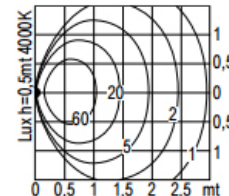

Product Compliance: EN 60598, CE.

DIMENSIONS

Size 1

Size 2

Size 3

Size 4

All dimension in mm.

ORDERING CODES