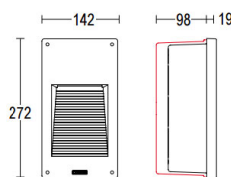

Product Compliance: EN 60598, CE.

DIMENSIONS

Size 1

Size 2

Size 3

Size 4

All dimension in mm.

ORDERING CODES

Wattage	Type	Size	Code	Details	+Installation Frame	Lumens*
3.5w	LED	1	G-5410.ALX.P	4K, LED Driver Internal	G-003 (L144 x W87 x D132)	450 lm
10w	LED	2	G-5406.ESX.P	4K, LED Driver Internal	G-406 (L226 x W188 x D110)	1340 lm
7w	LED	3	G-5409.ESX.P	4K, LED Driver Internal	G-002 (L268 x W144 x D98)	900 lm
10w	LED	4	G-5408.FHX.P	4K, LED Driver Internal	G-002 (L268 x W144 x D98)	1330 lm