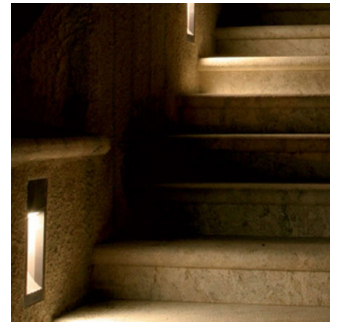

Vero Series

External Lighting

Recessed wall light for walkways, pathways, steps, etc. available in 4 versions.

Construction: Die-cast aluminium housing. IP65.

Installation: Separate In-Housing required for Installation.

Lens: Tempered prismatic glass, 3mm.

Finish: Light grey finish as standard. Anthracite grey on request.

LED: 3.5w -10w LED. 4K as standard, 3K on request.

Driver: Internal.

Options: DALI, RAL colours on request.