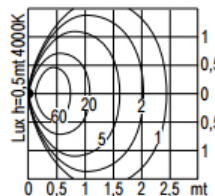

Product Compliance: EN 60598, CE.

DIMENSIONS

Size 1

Size 2

Size 3

Size 4

All dimension in mm.

ORDERING CODES

Wattage	Type	Size	Code	Details	+Installation Frame	Lumens*
3.5w	LED	1	G-5410.ALX.P	4K, LED Driver Internal	G-003 (L144 x W87 x D132)	450 lm
10w	LED	2	G-5406.ESX.P	4K, LED Driver Internal	G-406 (L226 x W188 x D110)	1340 lm
7w	LED	3	G-5409.ESX.P	4K, LED Driver Internal	G-002 (L268 x W144 x D98)	900 lm
10w	LED	4	G-5408.FHX.P	4K, LED Driver Internal	G-002 (L268 x W144 x D98)	1330 lm