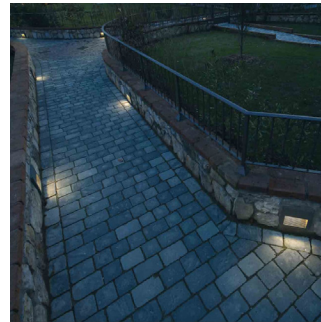

Vero Series

External Lighting

Recessed wall light for walkways, pathways, steps, etc. available in 4 versions.

Construction: Die-cast aluminium housing. IP65.

Installation: Separate In-Housing required for Installation.