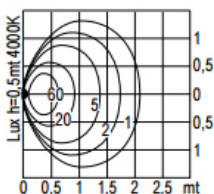

Product Compliance: EN 60598, CE.

DIMENSIONS

Size 1

Size 2

Size 3

Size 4

All dimension in mm.

ORDERING CODES