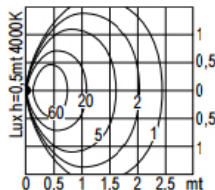

Product Compliance: EN 60598, CE.

DIMENSIONS

Size 1

Size 2

Size 3

Size 4

All dimension in mm.

ORDERING CODES