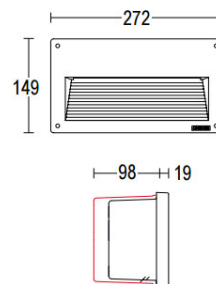

Product Compliance: EN 60598, CE.

DIMENSIONS

Size 1

Size 2

Size 3

Size 4

All dimension in mm.

ORDERING CODES

Wattage	Type	Size	Code	Details	+Installation Frame	Lumens*
3.5w	LED	1	G-5410.ALX.P	4K, LED Driver Internal	G-003 (L144 x W87 x D132)	450 lm
10w	LED	2	G-5406.ESX.P	4K, LED Driver Internal	G-406 (L226 x W188 x D110)	1340 lm
7w	LED	3	G-5409.ESX.P	4K, LED Driver Internal	G-002 (L268 x W144 x D98)	900 lm
10w	LED	4	G-5408.FHX.P	4K, LED Driver Internal	G-002 (L268 x W144 x D98)	1330 lm