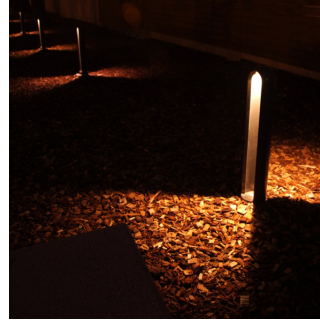

Artes LED Bollard

External Lighting

A range of Beacon type LED illuminated Bollards in 3 sizes, for paths, parks and similar applications. The smallest model is also available as a wall light.

Construction: Aluminium. IP65. IK10.
Heights of 850mm, 450mm and 135mm respectively.

Installation: Base is installed first and the rest of the Luminaire afterwards.

Finish: Light Grey Finish. Other RALs on request.

LED: Available in 2.4w or 4.8w. 4000K as standard, 3K on request.

Life: Up to 50,000 hours.

Product Compliance: EN 60598, CE.

DIMENSIONS

ORDERING CODE

Wattage	Size	Code - Light Grey	Code - Anthracite Grey	Details	Lumens
4.8w	1	L-5841073	L-5841074	Artes LED Bollard, 850mm	171 lm
2.4w	1	L-5841063	L-5841064	Artes LED Bollard, 850mm	93 lm
4.8w	2	L-5841173	L-5841174	Artes LED Bollard, 450mm	130 lm
2.4w	2	L-5841163	L-5841164	Artes LED Bollard, 450mm	93 lm
2.4w	3	L-5841253	L-5841254	Artes LED Bollard (Ground or Wall Mounted), 135mm	115 lm