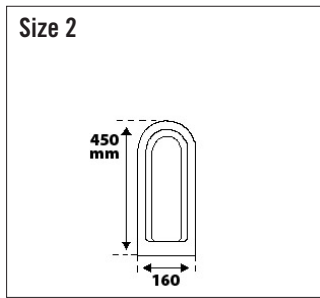

Artes LED Bollard

External Lighting

A range of Beacon type LED illuminated Bollards in 3 sizes, for paths, parks and similar applications. The smallest model is also available as a wall light.

Construction: Aluminium. IP65. IK10.
Heights of 850mm, 450mm and 135mm respectively.

Product Compliance: EN 60598, CE.

DIMENSIONS

ORDERING CODE

Wattage	Size	Code - Light Grey	Code - Anthracite Grey	Details	Lumens
4.8w	1	L-5841073	L-5841074	Artes LED Bollard, 850mm	171 lm
2.4w	1	L-5841063	L-5841064	Artes LED Bollard, 850mm	93 lm
4.8w	2	L-5841173	L-5841174	Artes LED Bollard, 450mm	130 lm
2.4w	2	L-5841163	L-5841164	Artes LED Bollard, 450mm	93 lm
2.4w	3	L-5841253	L-5841254	Artes LED Bollard (Ground or Wall Mounted), 135mm	115 lm