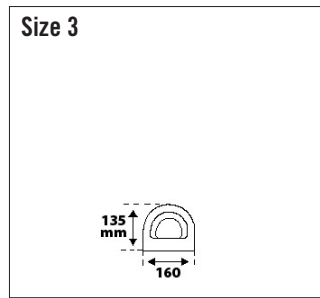

Artes LED Bollard

External Lighting

A range of Beacon type LED illuminated Bollards in 3 sizes, for paths, parks and similar applications. The smallest model is also available as a wall light.

Construction: Aluminium. IP65. IK10.
Heights of 850mm, 450mm and 135mm respectively.

Product Compliance: EN 60598, CE.

DIMENSIONS

ORDERING CODE

Wattage	Size	Code - Light Grey	Code - Anthracite Grey	Details	Lumens
4.8w	1	L-5841073	L-5841074	Artes LED Bollard, 850mm	171 lm
2.4w	1	L-5841063	L-5841064	Artes LED Bollard, 850mm	93 lm
4.8w	2	L-5841173	L-5841174	Artes LED Bollard, 450mm	130 lm
2.4w	2	L-5841163	L-5841164	Artes LED Bollard, 450mm	93 lm
2.4w	3	L-5841253	L-5841254	Artes LED Bollard (Ground or Wall Mounted), 135mm	115 lm