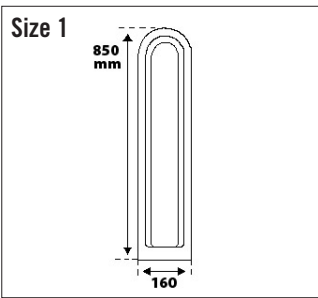

Artes LED Bollard

External Lighting

A range of Beacon type LED illuminated Bollards in 3 sizes, for paths, parks and similar applications. The smallest model is also available as a wall light.

Construction: Aluminium. IP65. IK10.
Heights of 850mm, 450mm and 135mm respectively.

Installation: Base is installed first and the rest of the Luminaire afterwards.

Finish: Light Grey Finish. Other RALs on request.

LED: Available in 2.4w or 4.8w. 4000K as standard, 3K on request.

Life: Up to 50,000 hours.

Product Compliance: EN 60598, CE.

DIMENSIONS

ORDERING CODE

Wattage	Size	Code - Light Grey	Code - Anthracite Grey	Details	Lumens
4.8w	1	L-5841073	L-5841074	Artes LED Bollard, 850mm	171 lm
2.4w	1	L-5841063	L-5841064	Artes LED Bollard, 850mm	93 lm
4.8w	2	L-5841173	L-5841174	Artes LED Bollard, 450mm	130 lm
2.4w	2	L-5841163	L-5841164	Artes LED Bollard, 450mm	93 lm
2.4w	3	L-5841253	L-5841254	Artes LED Bollard (Ground or Wall Mounted), 135mm	115 lm