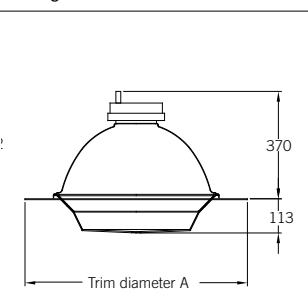

Cleanbay

Widebay reflector remote (c/w socket assembly and hook)

DIMENSIONS

WIDEBAY

All dimensions are in mm.

CLEANBAY

Ceiling cut out = B

	A	B
FF	765	720
BL	730	620

All dimensions are in mm.

APPLICATION GUIDE

WIDEBAY 450W PMH

Spacing	Mounting height			
	6m	8m	10m	12m
6m	731	694	657	624
8m	414	392	372	352
10m	283	268	255	241
12m	187	176	167	158

Average lux level on floor using LLF = 0.80.
Reflectances 0.5/0.5/0.2 for ceiling, walls and floor.
Recommended spacing up to 2 times the mounting height.