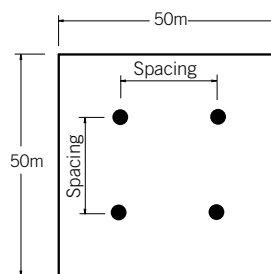

Cleanbay

Widebay reflector remote (c/w socket assembly and hook)

DIMENSIONS

WIDEBAY

All dimensions are in mm.

CLEANBAY

Ceiling cut out = B

	A	B
FF	765	720
BL	730	620

All dimensions are in mm.

APPLICATION GUIDE

WIDEBAY 450W PMH

Spacing	Mounting height			
	6m	8m	10m	12m
6m	731	694	657	624
8m	414	392	372	352
10m	283	268	255	241
12m	187	176	167	158

Average lux level on floor using LLF = 0.80.
Reflectances 0.5/0.5/0.2 for ceiling, walls and floor.
Recommended spacing up to 2 times the mounting height.