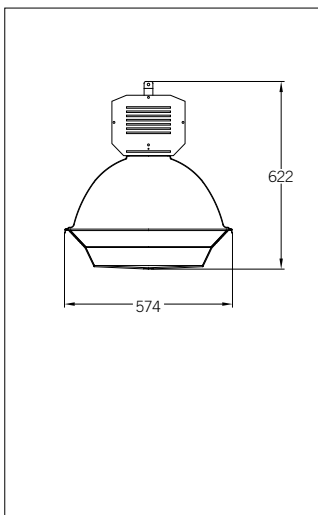

Cleanbay

Widebay reflector remote (c/w socket assembly and hook)

DIMENSIONS

WIDEBAY

All dimensions are in mm.

CLEANBAY

Ceiling cut out = B

	A	B
FF	765	720
BL	730	620

All dimensions are in mm.

APPLICATION GUIDE

WIDEBAY 450W PMH

Spacing	Mounting height			
	6m	8m	10m	12m
6m	731	694	657	624
8m	414	392	372	352
10m	283	268	255	241
12m	187	176	167	158

Average lux level on floor using LLF = 0.80.
Reflectances 0.5/0.5/0.2 for ceiling, walls and floor.
Recommended spacing up to 2 times the mounting height.