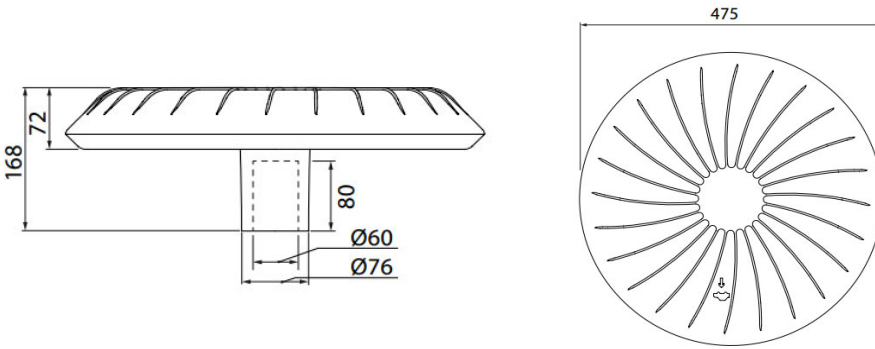

Manufactured: EU

Product Compliance: EN 60598; CE.

APPLICATION GUIDE

Circo - Symmetric - C4 Optic

73w LED 4K

Height 6m

Contours in Lux

M. Factor = 0.90

APPLICATION GUIDE

Circo - Asymmetric Street Optic - A6

73w LED 4K

Height 6m

Contours in Lux

M. Factor = 0.90

APPLICATION GUIDE

Circo - Street Optic Wide - A8

38w LED 4K

Height 6m

Contours in Lux

M. Factor = 0.90

APPLICATION GUIDE

Circo - Forward Throw Optic - A9

73w LED 4K

Height 6m

Contours in Lux

M. Factor = 0.90

DIMENSIONS

All Dimensions in mm

EPA: 0.03m². Weight: 6kg

ORDERING CODE

Wattage	Type	Code	Description	Optic	Option	Lumens
19w	16LED	5CIR09LGA	Post-top luminaire, 4K, Symmetric, 350mA	C5	A8	2090 lm
27w	16LED	5CIR10LGA	Post-top luminaire, 4K, Symmetric, 500mA	C5	A8	2835 lm
38w	16LED	5CIR11LGA	Post-top luminaire, 4K, Symmetric, 700mA	C5	A8	3730 lm
28w	24LED	5CIR12LGC	Post-top luminaire, 4K, Symmetric, 350mA	C5	A8	3135 lm
40w	24LED	5CIR12LGB	Post-top luminaire, 4K, Symmetric, 500mA	C5	A8	4255 lm
55w	24LED	5CIR12LGA	Post-top luminaire, 4K, Symmetric, 700mA	C5	A8	5595 lm
36w	32LED	5CIR13LGC	Post-top luminaire, 4K, Symmetric, 350mA	C4	A6,A8,A9	4180 lm
52w	32LED	5CIR13LGB	Post-top luminaire, 4K, Symmetric, 500mA	C4	A6,A8,A9	5670 lm
73w	32LED	5CIR13LGA	Post-top luminaire, 4K, Symmetric, 700mA	C4	A6,A8,A9	7460 lm