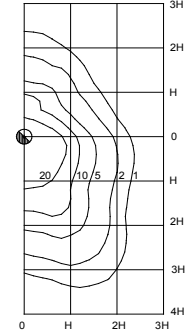

Manufactured: EU

Product Compliance: EN 60598; CE.

APPLICATION GUIDE

Circo - Symmetric - C4 Optic

73w LED 4K

Height 6m

Contours in Lux

M. Factor = 0.90

APPLICATION GUIDE

Circo - Asymmetric Street Optic - A6

73w LED 4K

Height 6m

Contours in Lux

M. Factor = 0.90

APPLICATION GUIDE

Circo - Street Optic Wide - A8

38w LED 4K

Height 6m

Contours in Lux

M. Factor = 0.90

APPLICATION GUIDE

Circo - Forward Throw Optic - A9

73w LED 4K

Height 6m

Contours in Lux

M. Factor = 0.90

DIMENSIONS

All Dimensions in mm

EPA: 0.03m². Weight: 6kg

ORDERING CODE

Wattage	Type	Code	Description	Optic	Option	Lumens
19w	16LED	5CIR09LGA	Post-top luminaire, 4K, Symmetric, 350mA	C5	A8	2090 lm
27w	16LED	5CIR10LGA	Post-top luminaire, 4K, Symmetric, 500mA	C5	A8	2835 lm
38w	16LED	5CIR11LGA	Post-top luminaire, 4K, Symmetric, 700mA	C5	A8	3730 lm
28w	24LED	5CIR12LGC	Post-top luminaire, 4K, Symmetric, 350mA	C5	A8	3135 lm
40w	24LED	5CIR12LGB	Post-top luminaire, 4K, Symmetric, 500mA	C5	A8	4255 lm
55w	24LED	5CIR12LGA	Post-top luminaire, 4K, Symmetric, 700mA	C5	A8	5595 lm
36w	32LED	5CIR13LGC	Post-top luminaire, 4K, Symmetric, 350mA	C4	A6,A8,A9	4180 lm
52w	32LED	5CIR13LGB	Post-top luminaire, 4K, Symmetric, 500mA	C4	A6,A8,A9	5670 lm
73w	32LED	5CIR13LGA	Post-top luminaire, 4K, Symmetric, 700mA	C4	A6,A8,A9	7460 lm