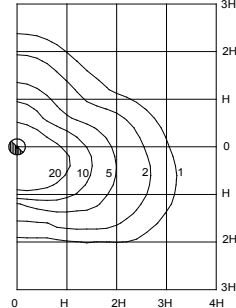

Manufactured: EU

Product Compliance: EN 60598; CE.

APPLICATION GUIDE

Circo - Symmetric - C4 Optic

73w LED 4K

Height 6m

Contours in Lux

M. Factor = 0.90

APPLICATION GUIDE

Circo - Asymmetric Street Optic - A6

73w LED 4K

Height 6m

Contours in Lux

M. Factor = 0.90

APPLICATION GUIDE

Circo - Street Optic Wide - A8

38w LED 4K

Height 6m

Contours in Lux

M. Factor = 0.90

APPLICATION GUIDE

Circo - Forward Throw Optic - A9

73w LED 4K

Height 6m

Contours in Lux

M. Factor = 0.90

DIMENSIONS

All Dimensions in mm

EPA: 0.03m². Weight: 6kg

ORDERING CODE

Wattage	Type	Code	Description	Optic	Option	Lumens
19w	16LED	5CIR09LGA	Post-top luminaire, 4K, Symmetric, 350mA	C5	A8	2090 lm
27w	16LED	5CIR10LGA	Post-top luminaire, 4K, Symmetric, 500mA	C5	A8	2835 lm
38w	16LED	5CIR11LGA	Post-top luminaire, 4K, Symmetric, 700mA	C5	A8	3730 lm
28w	24LED	5CIR12LGC	Post-top luminaire, 4K, Symmetric, 350mA	C5	A8	3135 lm
40w	24LED	5CIR12LGB	Post-top luminaire, 4K, Symmetric, 500mA	C5	A8	4255 lm
55w	24LED	5CIR12LGA	Post-top luminaire, 4K, Symmetric, 700mA	C5	A8	5595 lm
36w	32LED	5CIR13LGC	Post-top luminaire, 4K, Symmetric, 350mA	C4	A6,A8,A9	4180 lm
52w	32LED	5CIR13LGB	Post-top luminaire, 4K, Symmetric, 500mA	C4	A6,A8,A9	5670 lm
73w	32LED	5CIR13LGA	Post-top luminaire, 4K, Symmetric, 700mA	C4	A6,A8,A9	7460 lm