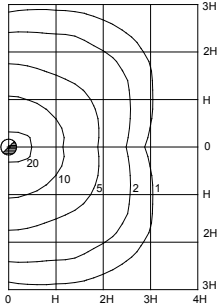

Manufactured: EU

Product Compliance: EN 60598; CE.

APPLICATION GUIDE

Circo - Symmetric - C4 Optic

73w LED 4K

Height 6m

Contours in Lux

M. Factor = 0.90

APPLICATION GUIDE

Circo - Asymmetric Street Optic - A6

73w LED 4K

Height 6m

Contours in Lux

M. Factor = 0.90

APPLICATION GUIDE

Circo - Street Optic Wide - A8

38w LED 4K

Height 6m

Contours in Lux

M. Factor = 0.90

APPLICATION GUIDE

Circo - Forward Throw Optic - A9

73w LED 4K

Height 6m

Contours in Lux

M. Factor = 0.90

DIMENSIONS

All Dimensions in mm

EPA: 0.03m². Weight: 6kg

ORDERING CODE

Wattage	Type	Code	Description	Optic	Option	Lumens
19w	16LED	5CIR09LGA	Post-top luminaire, 4K, Symmetric, 350mA	C5	A8	2090 lm
27w	16LED	5CIR10LGA	Post-top luminaire, 4K, Symmetric, 500mA	C5	A8	2835 lm
38w	16LED	5CIR11LGA	Post-top luminaire, 4K, Symmetric, 700mA	C5	A8	3730 lm
28w	24LED	5CIR12LGC	Post-top luminaire, 4K, Symmetric, 350mA	C5	A8	3135 lm
40w	24LED	5CIR12LGB	Post-top luminaire, 4K, Symmetric, 500mA	C5	A8	4255 lm
55w	24LED	5CIR12LGA	Post-top luminaire, 4K, Symmetric, 700mA	C5	A8	5595 lm
36w	32LED	5CIR13LGC	Post-top luminaire, 4K, Symmetric, 350mA	C4	A6,A8,A9	4180 lm
52w	32LED	5CIR13LGB	Post-top luminaire, 4K, Symmetric, 500mA	C4	A6,A8,A9	5670 lm
73w	32LED	5CIR13LGA	Post-top luminaire, 4K, Symmetric, 700mA	C4	A6,A8,A9	7460 lm