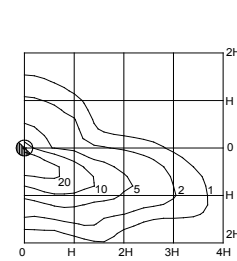

Manufactured: EU

Product Compliance: EN 60598; CE.

APPLICATION GUIDE

Circo - Symmetric - C4 Optic

73w LED 4K

Height 6m

Contours in Lux

M. Factor = 0.90

APPLICATION GUIDE

Circo - Asymmetric Street Optic - A6

73w LED 4K

Height 6m

Contours in Lux

M. Factor = 0.90

APPLICATION GUIDE

Circo - Street Optic Wide - A8

38w LED 4K

Height 6m

Contours in Lux

M. Factor = 0.90

APPLICATION GUIDE

Circo - Forward Throw Optic - A9

73w LED 4K

Height 6m

Contours in Lux

M. Factor = 0.90

DIMENSIONS

All Dimensions in mm

EPA: 0.03m². Weight: 6kg

ORDERING CODE

Wattage	Type	Code	Description	Optic	Option	Lumens
19w	16LED	5CIR09LGA	Post-top luminaire, 4K, Symmetric, 350mA	C5	A8	2090 lm
27w	16LED	5CIR10LGA	Post-top luminaire, 4K, Symmetric, 500mA	C5	A8	2835 lm
38w	16LED	5CIR11LGA	Post-top luminaire, 4K, Symmetric, 700mA	C5	A8	3730 lm
28w	24LED	5CIR12LGC	Post-top luminaire, 4K, Symmetric, 350mA	C5	A8	3135 lm
40w	24LED	5CIR12LGB	Post-top luminaire, 4K, Symmetric, 500mA	C5	A8	4255 lm
55w	24LED	5CIR12LGA	Post-top luminaire, 4K, Symmetric, 700mA	C5	A8	5595 lm
36w	32LED	5CIR13LGC	Post-top luminaire, 4K, Symmetric, 350mA	C4	A6,A8,A9	4180 lm
52w	32LED	5CIR13LGB	Post-top luminaire, 4K, Symmetric, 500mA	C4	A6,A8,A9	5670 lm
73w	32LED	5CIR13LGA	Post-top luminaire, 4K, Symmetric, 700mA	C4	A6,A8,A9	7460 lm